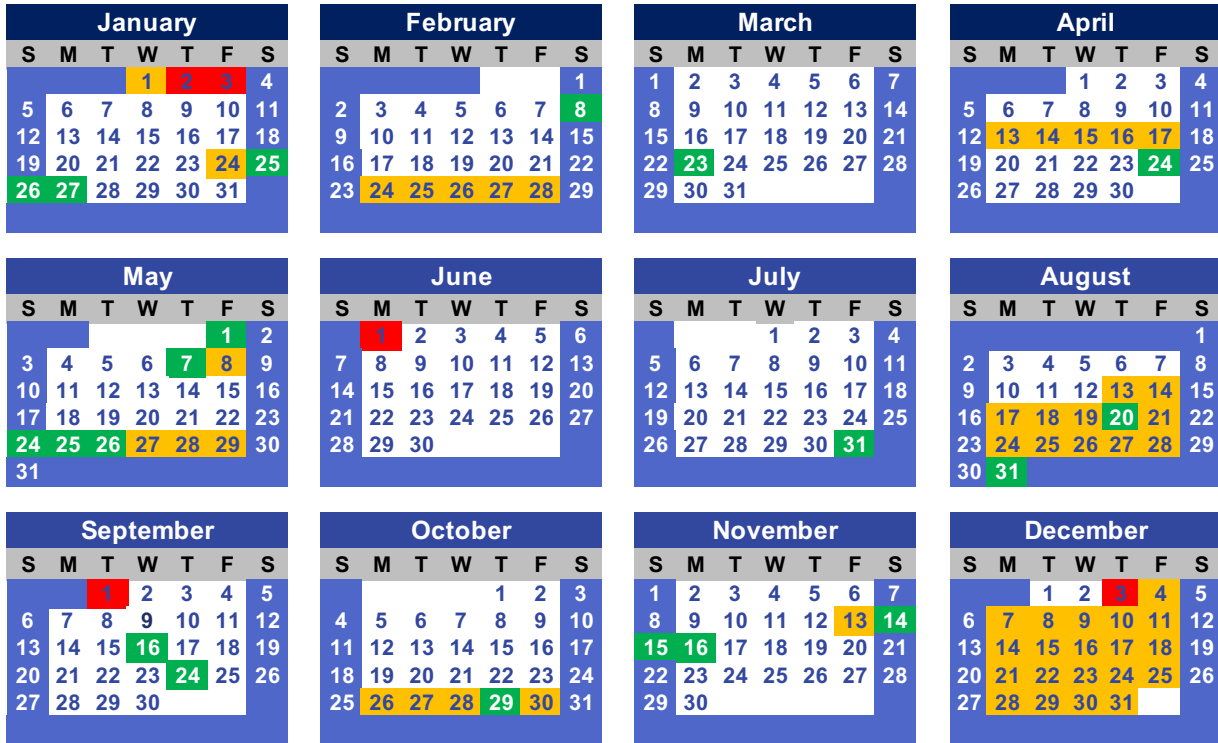

2020 Tenby Schools Setia Eco Gardens- SST

*Please note this calendar is only for Tenby Schools – Sekolah Sri Tenby (SST)

Key Dates

2nd & 3rd Jan	Staff Training Day	12th Aug	SST Term Two Ends
6th Jan	Term One Starts	20th Aug	Awal Muharram Holiday
24th - 27th Jan	Chinese New Year	31st Aug	Merdeka Day Holiday
8th Feb	Thaipusam Holiday	1st Sept	Staff Training Day
24th-28th Feb	Mid-Term Holiday	2nd Sept	TIS & SST Term Three Starts
23rd Mar	Johor Sultan's Coronation Day	16th Sept	Malaysia Day Holiday
10th April	Term One Ends	24th Sept	Hol Almarhum Holiday
13th - 17th April	Half-Term Holiday	29th Oct	Prophet Muhammad's birthday
20th April	Term Two Starts	26th - 30th Oct	Half-Term Holiday
24th April	Awal Ramadan Holiday	13th - 16th Nov	Deepavali holiday
1st May	Labour Day Holiday	2nd Dec	Term Three Ends
7th May	Wesak Day Holiday	3rd Dec	Staff Training Day
8th May	Bridge holiday		
24th - 26th May	Hari Raya Holiday		
27th - 29th May	Mid-Term Holiday		
1st June	Staff Training Day		
28th July	TIS Term Two Ends		
31st Jul	Hari Raya Haji Holiday		

	Staff PD
	School Holidays
	Term Breaks
	Public Holidays