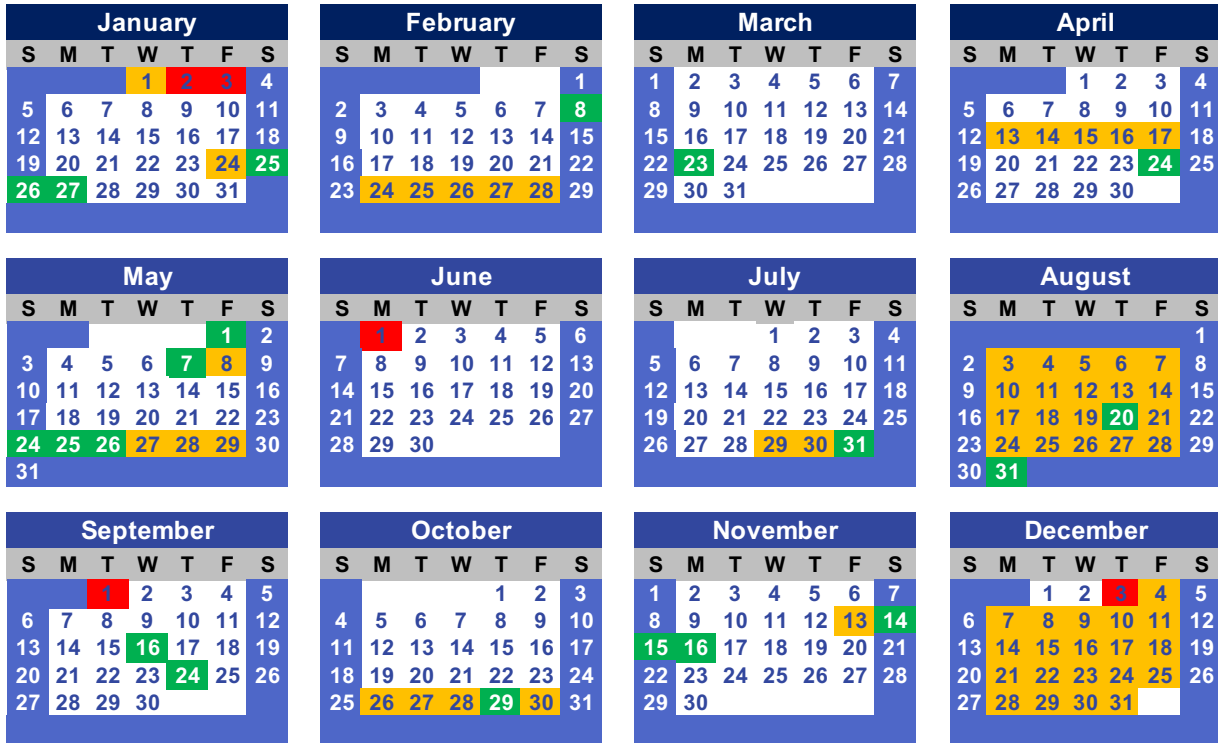

2020 Tenby Schools Setia Eco Gardens - TIS

*Please note this calendar is only for Tenby Schools –
Tenby International Primary School (TIPS) & Tenby International Secondary School (TISS)

Key Dates

2nd & 3rd Jan	Staff Training Day	12th Aug	SST Term Two Ends
6th Jan	Term One Starts	20th Aug	Awal Muharram Holiday
24th - 27th Jan	Chinese New Year	31st Aug	Merdeka Day Holiday
8th Feb	Thaipusam Holiday	1st Sept	Staff Training Day
24th-28th Feb	Mid-Term Holiday	2nd Sept	TIS & SST Term Three Starts
23rd Mar	Johor Sultan's Coronation Day	16th Sept	Malaysia Day Holiday
10th April	Term One Ends	24th Sept	Hol Almarhum Holiday
13th - 17th April	Half-Term Holiday	29th Oct	Prophet Muhammad's birthday
20th April	Term Two Starts	26th - 30th Oct	Half-Term Holiday
24th April	Awal Ramadan Holiday	13th - 16th Nov	Deepavali holiday
1st May	Labour Day Holiday	2nd Dec	Term Three Ends
7th May	Wesak Day Holiday	3rd Dec	Staff Training Day
8th May	Bridge holiday		
24th - 26th May	Hari Raya Holiday		
27th - 29th May	Mid-Term Holiday		
1st June	Staff Training Day		
28th July	TIS Term Two Ends		
31st Jul	Hari Raya Haji Holiday		